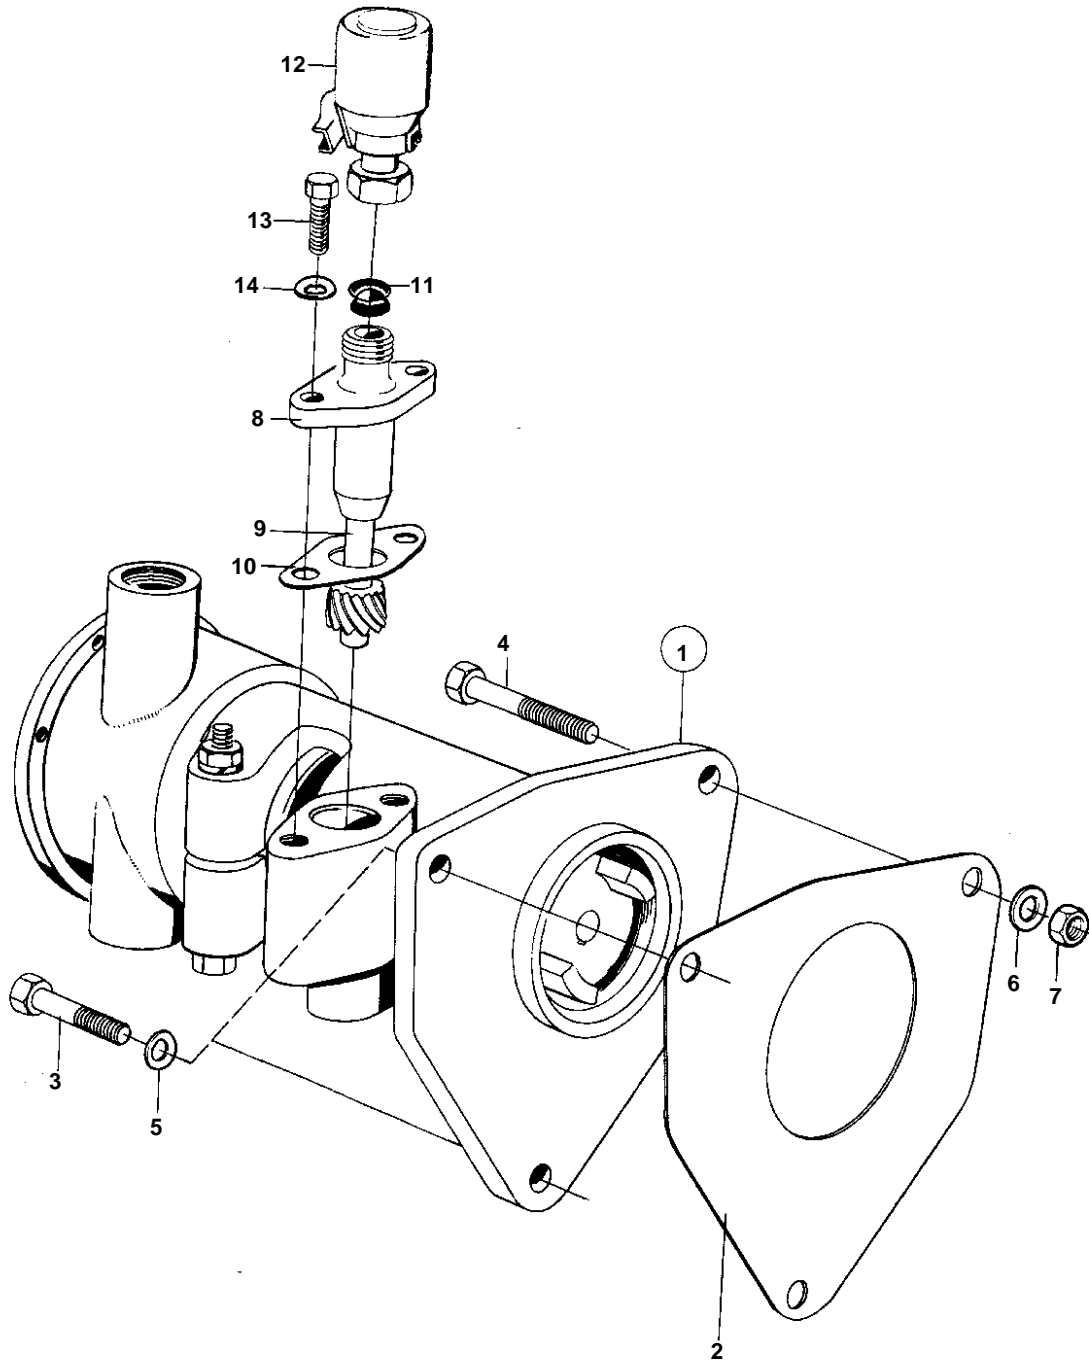

AQD21A, MD21A

3758

AQD21A, MD21A

REF	PART NO.	QTY	DESCRIPTION	SEE SEC.	NOTES
1		1	Water pump, COOLING WATER PUMP		
				12777	
2	817938	1	Gasket		
3		2	Screw		
4		1	Hexagon screw		
5	955895	3	Washer		
6		1	Washer		
7	955783	1	Hexagon nut		
8		1	Bearing housing		
9	422125	1	Stub axle		
10	422130	1	Gasket		
11	943821	1	Sealing ring		
12	1507899	1	Tachometer sensor		SEE GROUP 3
13	940100	2	Hexagon screw		
14	941906	2	Spring washer		